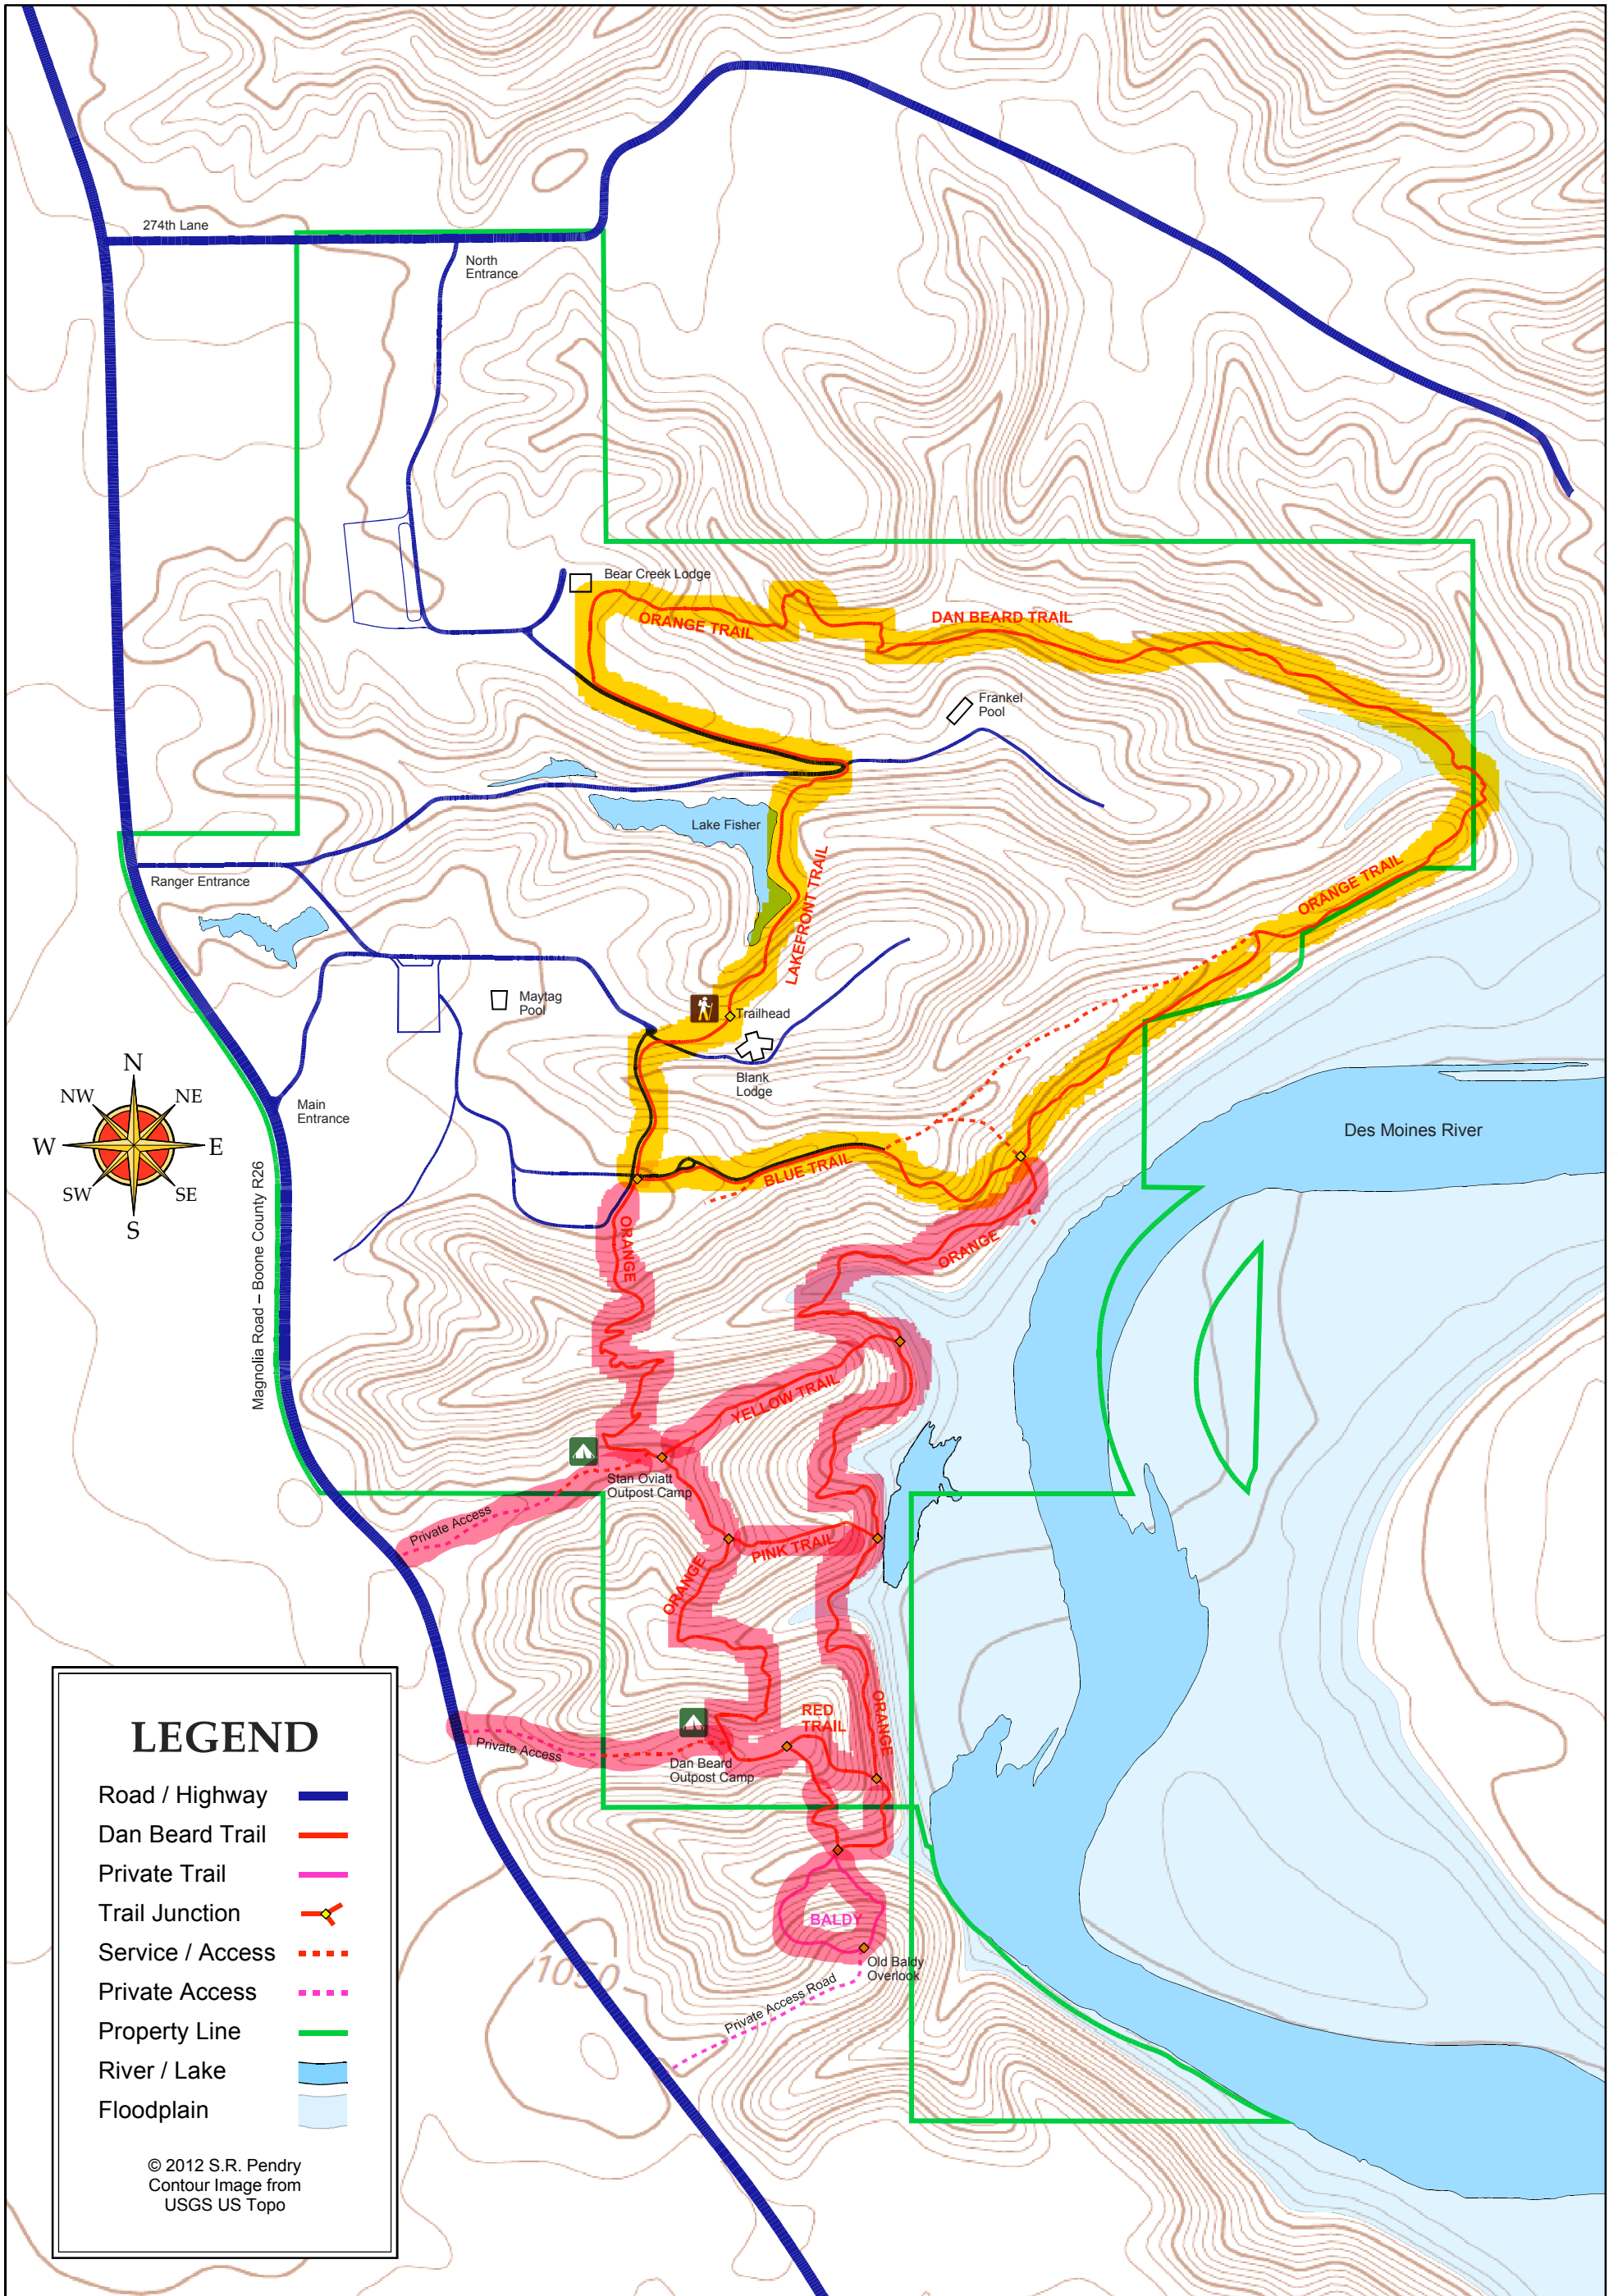

MITIGWA SCOUT RESERVATION

Mid-Iowa Council, Boy Scouts of America

Scale: 1:3840 (1 inch = 320 feet) Contour Interval 10 Feet Current as of June 15, 2012

LEGEND

- Road / Highway
- Dan Beard Trail
- Private Trail
- Trail Junction
- Service / Access
- Private Access
- Property Line
- River / Lake
- Floodplain

© 2012 S.R. Pendry
Contour Image from
USGS US Topo

Open

Not Accessible